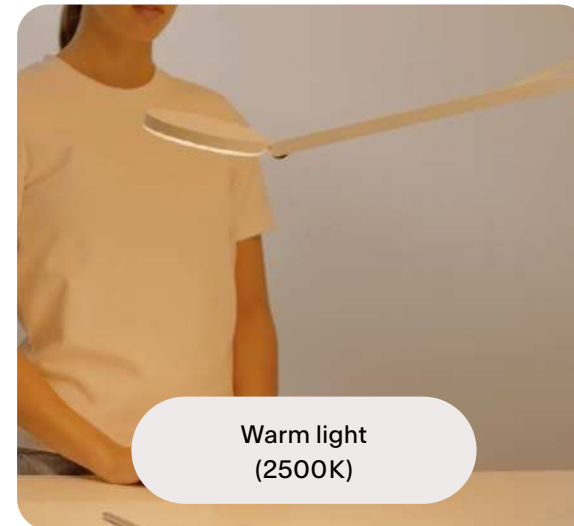

Stelle deine Lichtfarbe ein

Mit Color Tune kannst du die Farbtemperatur von deinem Licht anpassen. Aktiviere immer die richtige Stimmung — morgens, nachmittags und abends. Über einen Schalter an deiner Leuchte oder per GRAU App kannst du die Lichtintensität und Farbtemperatur von 2700–4000K wählen.