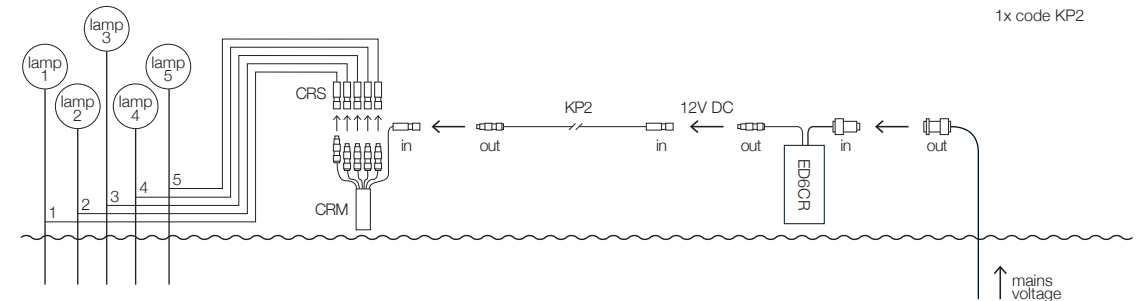

6	Connection type	For models	Power supply	Access. applied
	QUICK CONNECTORS system	Syphasera/Syphasfera/Syphaduepassi/More		2x code CRM 9x code CRS