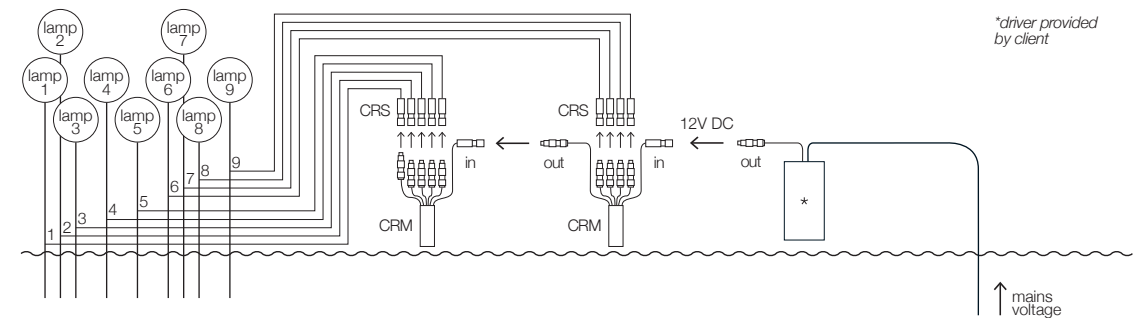

* driver provided by client