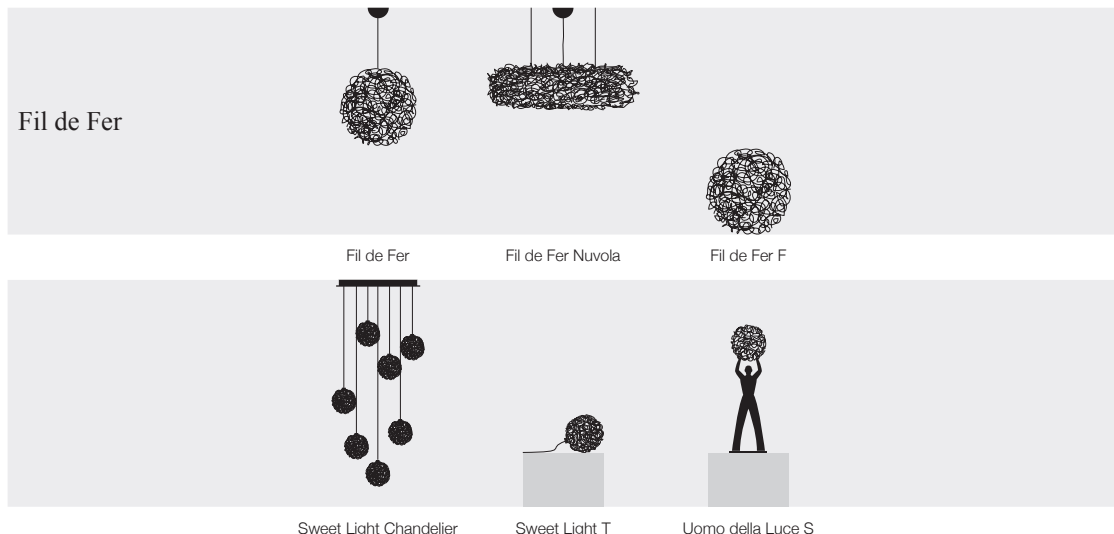

Fil de Fer / pendant lamp / 110V (not dimmable) or 240V

F5SL / Ø 50 cm aluminium / 12xG4 max 1W 12V DC LED bulb / Triac dimmable	€	1.550,00
F5SLG / Ø 50 cm gold / 12xG4 max 1W 12V DC LED bulb / Triac dimmable	€	1.790,00
F7SL / Ø 70 cm aluminium / 18xG4 max 1W 12V DC LED bulb / Triac dimmable	€	1.950,00
F7SLG / Ø 70 cm gold / 18xG4 max 1W12V DC LED bulb / Triac dimmable	€	2.310,00
F10SL / Ø 100 cm aluminium / 24xG4 max 1W 12V DC LED bulb / Triac dimmable	€	2.545,00
F10SLG / Ø 100 cm gold / 24xG4 max 1W 12V DC LED bulb / Triac dimmable	€	3.075,00

Fil de Fer Nuvola / pendant lamp / 110V* or 240V

FNVAL / mod. A / 120x50x35 cm aluminium / 24xG4 max 1W 12V DC LED bulb / Triac dimmable	€	2.905,00
FNVEL / mod. E / 200x80x50 cm aluminium / 36xG4 max 1W 12V DC LED bulb / Triac dimmable	€	4.215,00
FNVFL / mod. F / 240x140x50 cm aluminium / 44xG4 max 1W 12V DC LED bulb / Triac dimmable	€	5.235,00

*mod. A 110V available with not dimmable driver

Further dimensions and gold finish available.

Fil de Fer F / floor lamp / 110-240V

F3L / Ø 30 cm aluminium / 8xG4 max 1W 12V DC LED bulb / dimmer included	€	1.135,00
F3LG / Ø 30 cm gold / 8xG4 max 1W 12V DC LED bulb / dimmer included	€	1.245,00
F5L / Ø 50 cm aluminium / 10xG4 max 1W 12V DC LED bulb / dimmer included	€	1.550,00
F5LG / Ø 50 cm gold / 10xG4 max 1W 12V DC LED bulb / dimmer included	€	1.790,00
F7L / Ø 70 cm aluminium / 15xG4 max 1W 12V DC LED bulb / dimmer included	€	1.950,00
F7LG / Ø 70 cm gold / 15xG4 max 1W 12V DC LED bulb / dimmer included	€	2.310,00
F10L / Ø 100 cm aluminium / 20xG4 max 1W 12V DC LED bulb / dimmer included	€	2.545,00
F10LG / Ø 100 cm gold / 20xG4 max 1W 12V DC LED bulb / dimmer included	€	3.075,00

Sweet Light Chandelier / pendant lamp / 240V (110V version available on request)

SL= Sweet Light Ø 10 cm aluminium with jack

CSL3QL / 3xSL / satin steel base 30x30 cm / 3xG4 max 1W 12V DC LED bulb / not dimmable	€	900,00
CSL5QL / 5xSL / satin steel base 30x30 cm / 5xG4 max 1W 12V DC LED bulb / Triac dimmable	€	1.500,00
CSL7CL / 7xSL / satin steel base Ø 40 cm / 7xG4 max 1W 12V DC LED bulb / Triac dimmable	€	2.100,00
CSL7QL / 7xSL / satin steel base 60x60 cm / 7xG4 max 1W 12V DC LED bulb / Triac dimmable	€	2.100,00
CSL10CL / 10xSL / satin steel base Ø 78 cm / 10xG4 max 1W 12V DC LED bulb / Triac dimmable	€	3.000,00
CSL15QL / 15xSL / satin steel base 60x60 cm / 15xG4 max 1W 12V DC LED bulb / Triac dimmable	€	4.500,00
CSL20CL / 20xSL / satin steel base Ø 78 cm / 20xG4 max 1W 12V DC LED bulb / Triac dimmable	€	6.000,00
CSL35CL / 35xSL / satin steel base Ø 78 cm / 35xG4 max 1W 12V DC LED bulb / Triac dimmable	€	10.500,00

For further models see also PostKrisi/Sweet Light Chandelier page 25

Sweet Light T / table lamp / 110-240V

SLL / Ø 10 cm aluminium / 1xG4 max 1W 12V DC LED bulb / touch-dimming	€	295,00
SLLBR / Ø 10 cm brass / 1xG4 max 1W 12V DC LED bulb / touch-dimming	€	300,00
SLLS / Ø 10 cm silver / 1xG4 max 1W 12V DC LED bulb / touch-dimming	€	340,00

Uomo della Luce S / table lamp / 110-240V

USL / rough iron structure / sphere Ø 10 cm aluminium / 1xG4 max 1W 12V DC LED bulb / dimmer incl.	€	750,00