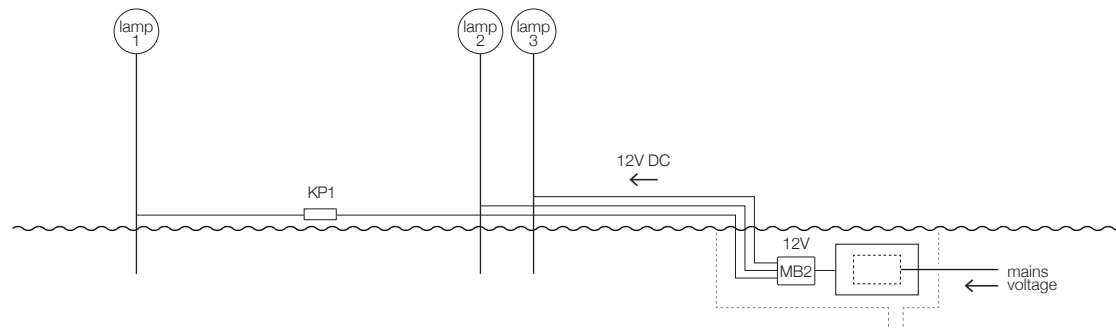

3	Connection type	For models	Power supply	Access. applied
	GEL BOX system (without well)	More (MR70/MR100/MR130)	code ED6	1x code ED6 1x code MB1 1x code MB2 1x code MSMP 3x code MPT*