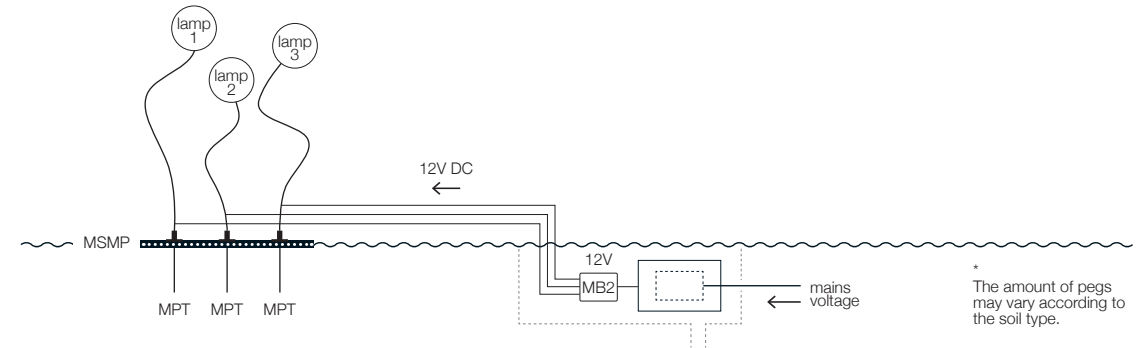

* The amount of pegs may vary according to the soil type.

5	Connection type	For models	Power supply	Access. applied
	QUICK CONNECTORS system	Syphasera/Syphasfera/Syphaduepassi/More	code ED6CR	1x code ED6CR 1x code CRM 5x code CRS 1x code KP2