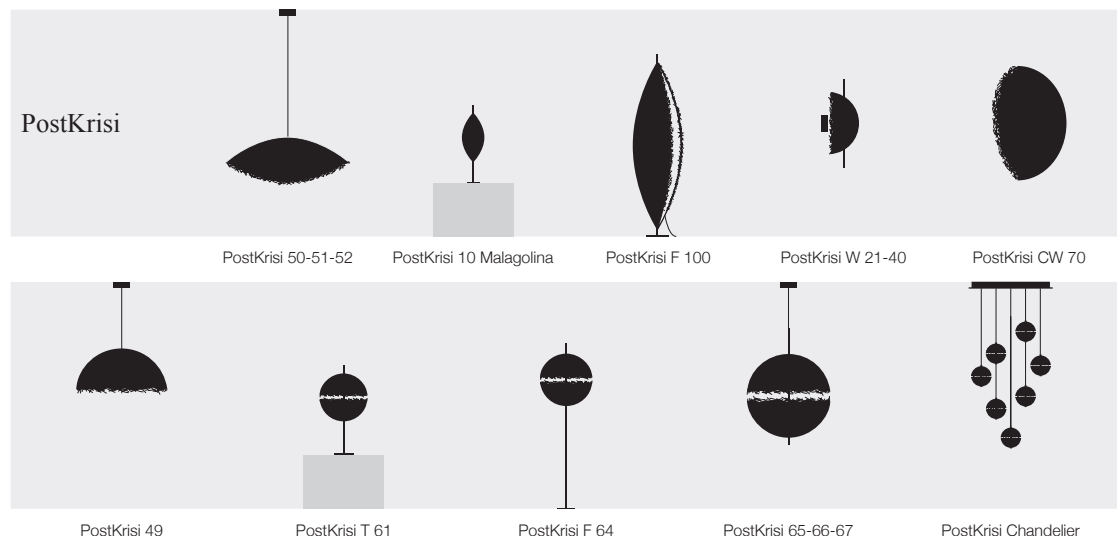

PostKrisi 50 / pendant lamp / 110V (bulb not supplied) - 240V

PK50LN / shade 85x35 cm natural / 1xE27 8W LED bulb (transparent*)	€	720,00
PK50LW / shade 85x35 cm white / 1xE27 8W LED bulb with silver crown	€	790,00
PK50LG / shade 85x35 cm gold / 1xE27 8W LED bulb with silver crown	€	965,00
PK50LS / shade 85x35 cm silver / 1xE27 8W LED bulb with silver crown	€	965,00

* available on request with silver crowned LED bulb

PostKrisi 51 / pendant lamp / 110V (bulb not supplied) - 240V

PK51LN / shade 115x40 cm natural / 1xE27 8W LED bulb (transparent*)	€	970,00
PK51LW / shade 115x40 cm white / 1xE27 8W LED bulb with silver crown	€	1.040,00
PK51LG / shade 115x40 cm gold / 1xE27 8W LED bulb with silver crown	€	1.215,00
PK51LS / shade 115x40 cm silver / 1xE27 8W LED bulb with silver crown	€	1.215,00

* available on request with silver crowned LED bulb

PostKrisi 52 / pendant lamp / 110V (bulbs not supplied) - 240V

PK52LN / shade 170x50 cm natural / 3xE27 8W LED bulb (transparent*)	€	1.270,00
PK52LW / shade 170x50 cm white / 3xE27 8W LED bulb with silver crown	€	1.430,00
PK52LG / shade 170x50 cm gold / 3xE27 8W LED bulb with silver crown	€	1.770,00
PK52LS / shade 170x50 cm silver / 3xE27 8W LED bulb with silver crown	€	1.770,00

* available on request with silver crowned LED bulb

PostKrisi 10 Malagolina / table lamp / 110-240V

PKM10LN / natural shade / 2x1W LED / dimmer included	€	600,00
PKM10LW / white shade / 2x1W LED / dimmer included	€	620,00
PKM10LG / gold shade / 2x1W LED / dimmer included	€	650,00
PKM10LS / silver shade / 2x1W LED / dimmer included	€	650,00

PostKrisi F 100 / standing lamp / 110-240V

PKF100W / white shade / 8x1W LED / dimmer included	€	2.425,00
PKF100G / gold shade / 8x1W LED / dimmer included	€	2.495,00
PKF100S / silver shade / 8x1W LED / dimmer included	€	2.495,00

PostKrisi W 21 / wall lamp / 110-240V

PKP21LN / shade Ø 21 cm natural / 2x1W LED / not dimmable	€	525,00
PKP21LW / shade Ø 21 cm white / 2x1W LED / not dimmable	€	545,00
PKP21LG / shade Ø 21 cm gold / 2x1W LED / not dimmable	€	570,00
PKP21LS / shade Ø 21 cm silver / 2x1W LED / not dimmable	€	570,00

PostKrisi W 40 / wall lamp / 110-240V

PKP40LW / shade Ø 40 cm white / 2x1W LED / not dimmable	€	730,00
PKP40LG / shade Ø 40 cm gold / 2x1W LED / not dimmable	€	760,00
PKP40LS / shade Ø 40 cm silver / 2x1W LED / not dimmable	€	760,00

PostKrisi CW 70 / wall or ceiling lamp / 110V (DALI dimmable) or 240V

PKCW7LVOG / shade Ø 70 cm / gold / 1x15W low voltage COB LED	€	1.415,00
PKCW7LVOS / shade Ø 70 cm / silver / 1x15W low voltage COB LED	€	1.415,00

PostKrisi 49 - 40/60 / pendant lamp / 110V (bulb not supplied) - 240V

PK494LWG / shade Ø 40 cm white/gold / 1xE27 8W LED bulb with silver crown	€	695,00
PK494LWS / shade Ø 40 cm white/silver / 1xE27 8W LED bulb with silver crown	€	695,00
PK496LWG / shade Ø 60 cm white/gold / 1xE27 8W LED bulb with silver crown	€	855,00
PK496LWS / shade Ø 60 cm white/silver / 1xE27 8W LED bulb with silver crown	€	855,00