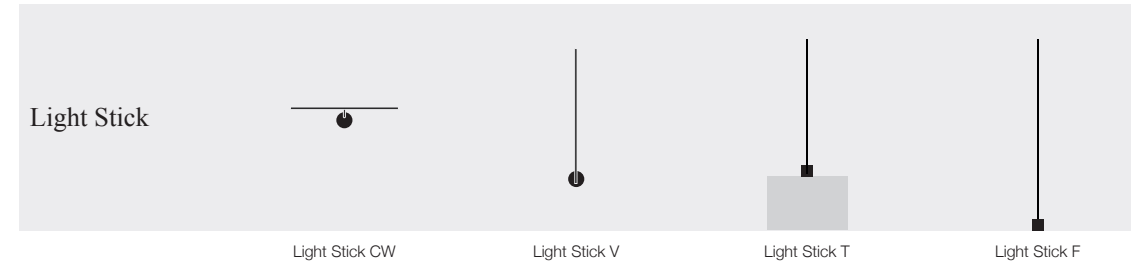

Light Stick CW 4 / 6 / 8 / wall or ceiling lamp / 110V (not dimmable) or 240V

LSP4 / nickel rod and base / 4x1W LED / IGBT/Triac dimmable	€	695,00
LSP4G / satin gold rod and base / 4x1W LED / IGBT/Triac dimmable	€	795,00
LSP6 / nickel rod and base / 6x1W LED / IGBT/Triac dimmable	€	860,00
LSP6G / satin gold rod and base / 6x1W LED / IGBT/Triac dimmable	€	980,00
LSP8 / nickel rod and base / 8x1W LED / IGBT/Triac dimmable*	€	1.025,00
LSP8G / satin gold rod and base / 8x1W LED / IGBT/Triac dimmable*	€	1.165,00

*110V version available on request

Light Stick V / wall lamp / 110V (not dimmable) or 240V

LSPV6 / nickel vertical rod and base / 6x1W LED / IGBT/Triac dimmable	€	860,00
LSPV6G / satin gold vertical rod and base / 6x1W LED / IGBT/Triac dimmable	€	980,00

Light Stick T / table lamp / 110-240V

LS6 / nickel rod / 6x1W LED / dimmer included	€	865,00
LS6G / satin gold rod / 6x1W LED / dimmer included	€	985,00

Light Stick F / standing lamp / 110-240V

LSF10B / black rod / 10x1W LED / dimmer included	€	1.120,00
LSF10 / nickel rod / 10x1W LED / dimmer included	€	1.365,00
LSF10G / satin gold rod / 10x1W LED / dimmer included	€	1.545,00