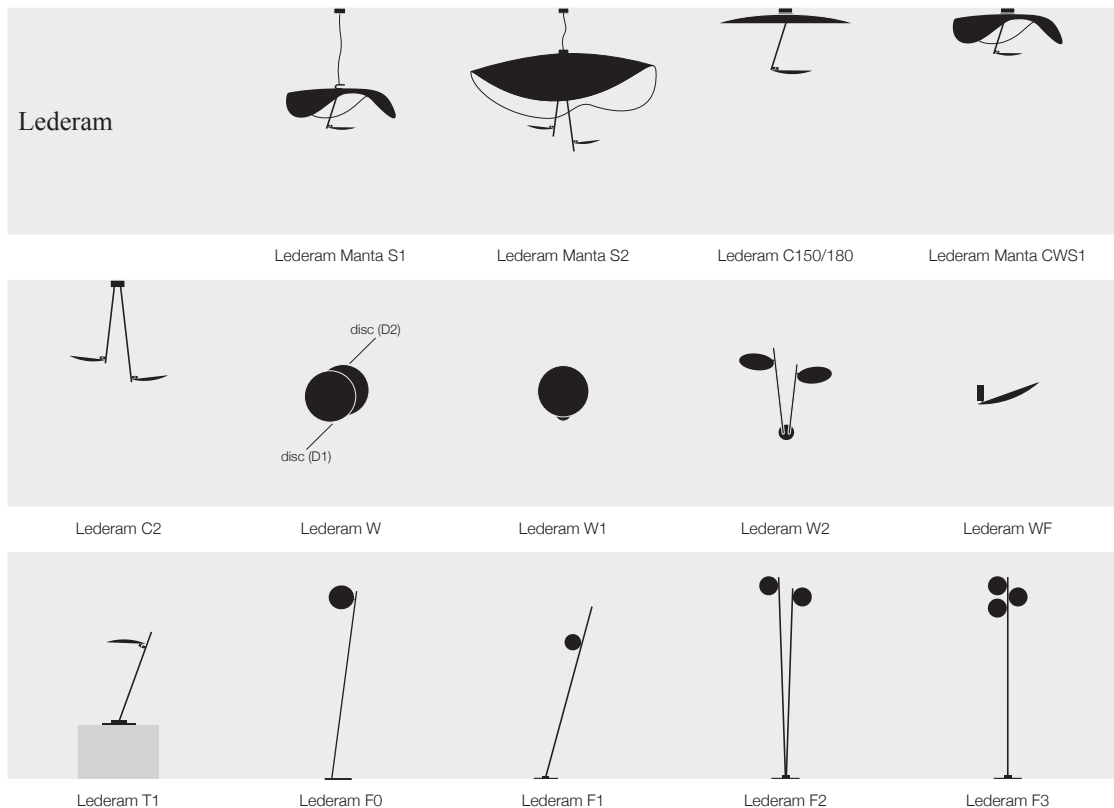

\*Available with EU plug only or with interchangeable plugs

notes

Les Petites

28 Petits Bijoux

56 Petits Bijoux

22 Petites Lentilles

**28 Petits Bijoux** / pendant lamp / 110V (available with white base Ø 21x10,5 cm) or 240V

PB28 / untreated brass rings / white base / 28x1W 24V LED / IGBT/Triac dimmable € 5.650,00

**56 Petits Bijoux** / pendant lamp / 110V or 240V

PB56 / untreated brass rings / white base / 56x1W 24V LED / IGBT/Triac dimmable € 8.755,00

**22 Petites Lentilles** / pendant lamp / 110V or 240V

PL22 / untreated brass oval / white base / 22x1W 24V LED - low voltage LED strip (base) / wireless dimming € 4.405,00

notes

**Lederam Manta S1** / pendant lamp / 110V (available with 14W LED module) or 240V