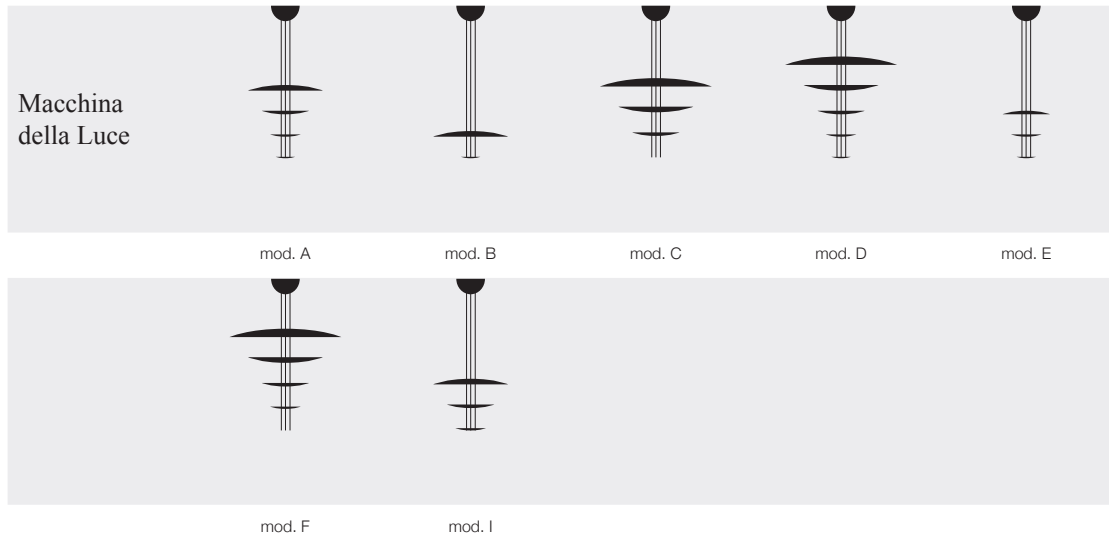

notes

Standard rods height 145 cm to be cut to size; rods 300 cm available on request.

**Macchina della Luce mod. A / pendant lamp / 110V or 240V**

MALG / discs Ø 80-50-30-18 cm / gold / 7x6W LED board / Triac dimmable	€	2.305,00
MALS / discs Ø 80-50-30-18 cm / silver / 7x6W LED board / Triac dimmable	€	2.305,00
MALC / discs Ø 80-50-30-18 cm / copper / 7x6W LED board / Triac dimmable	€	2.305,00