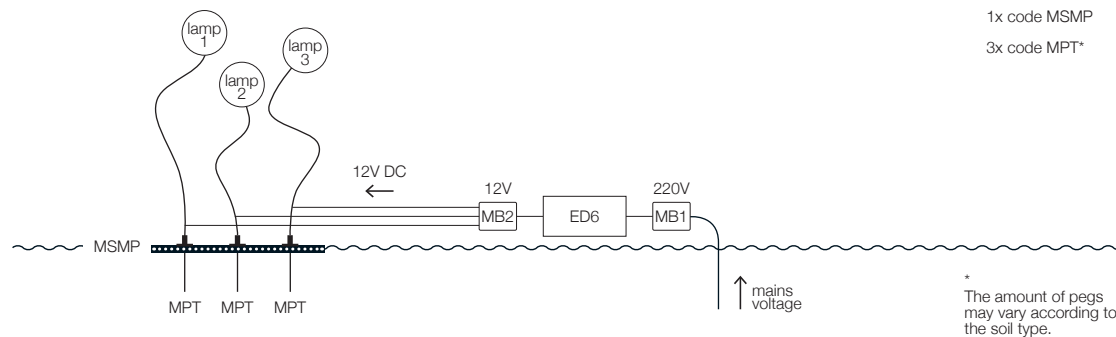

* The amount of pegs may vary according to the soil type.

Installation suggestions for Outdoor / GEL BOX system and QUICK CONNECTORS system

4	Connection type	For models	Power supply	Access. applied
	GEL BOX system (with well)	More (MR70/MR100/MR130)	provided by client	1x code MB2 1x code MSPT 3x code MPT